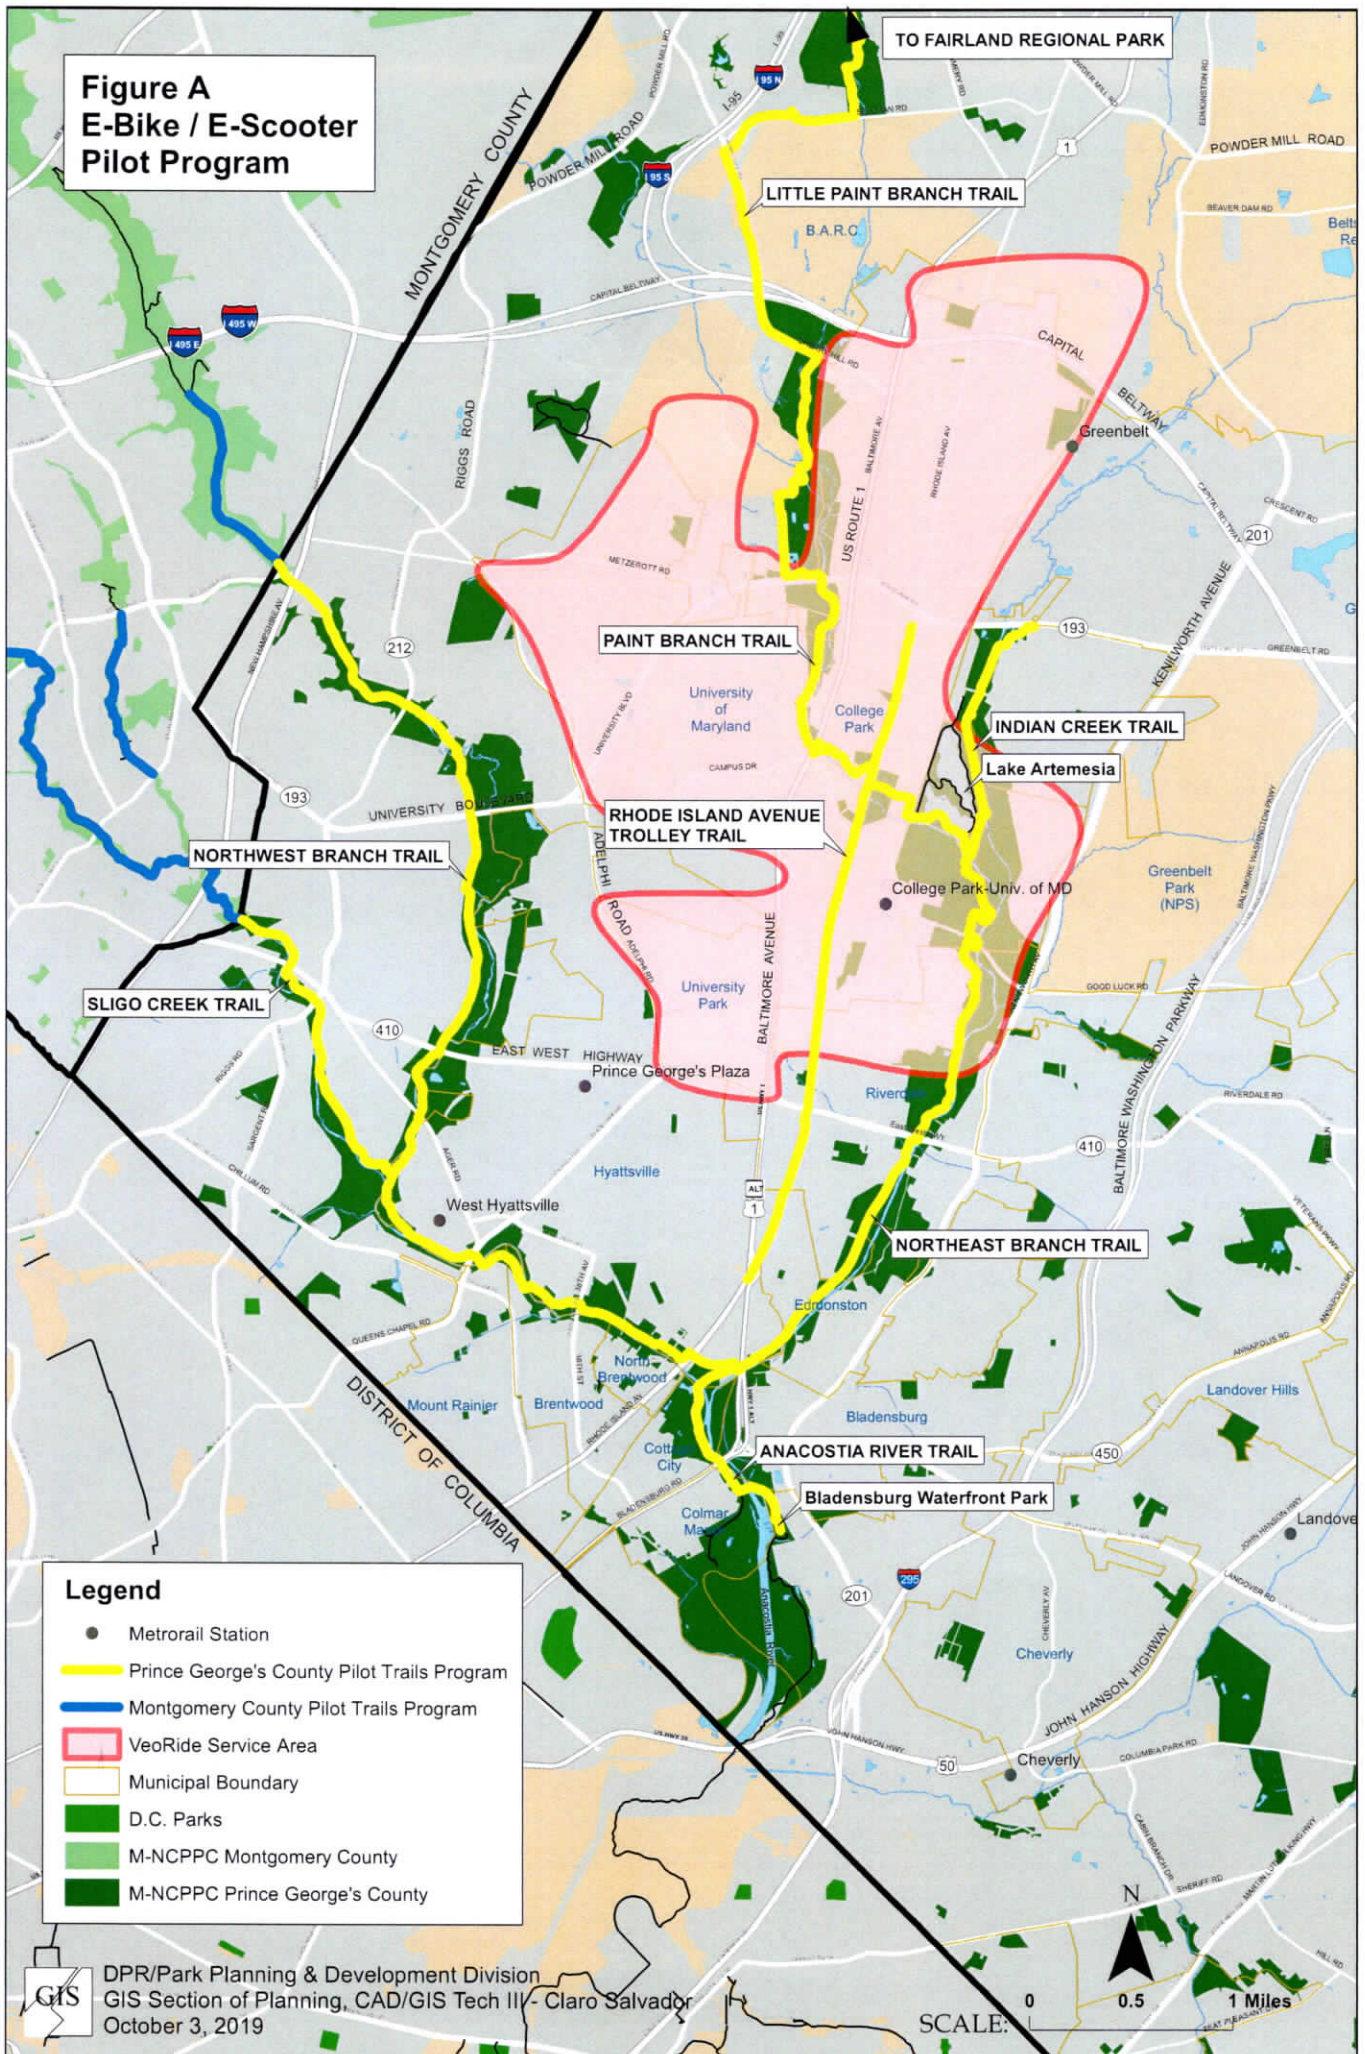

**Figure A  
E-Bike / E-Scooter  
Pilot Program**

**Legend**

- Metrorail Station
- Prince George's County Pilot Trails Program
- Montgomery County Pilot Trails Program
- VeoRide Service Area
- Municipal Boundary
- D.C. Parks
- M-NCPPC Montgomery County
- M-NCPPC Prince George's County