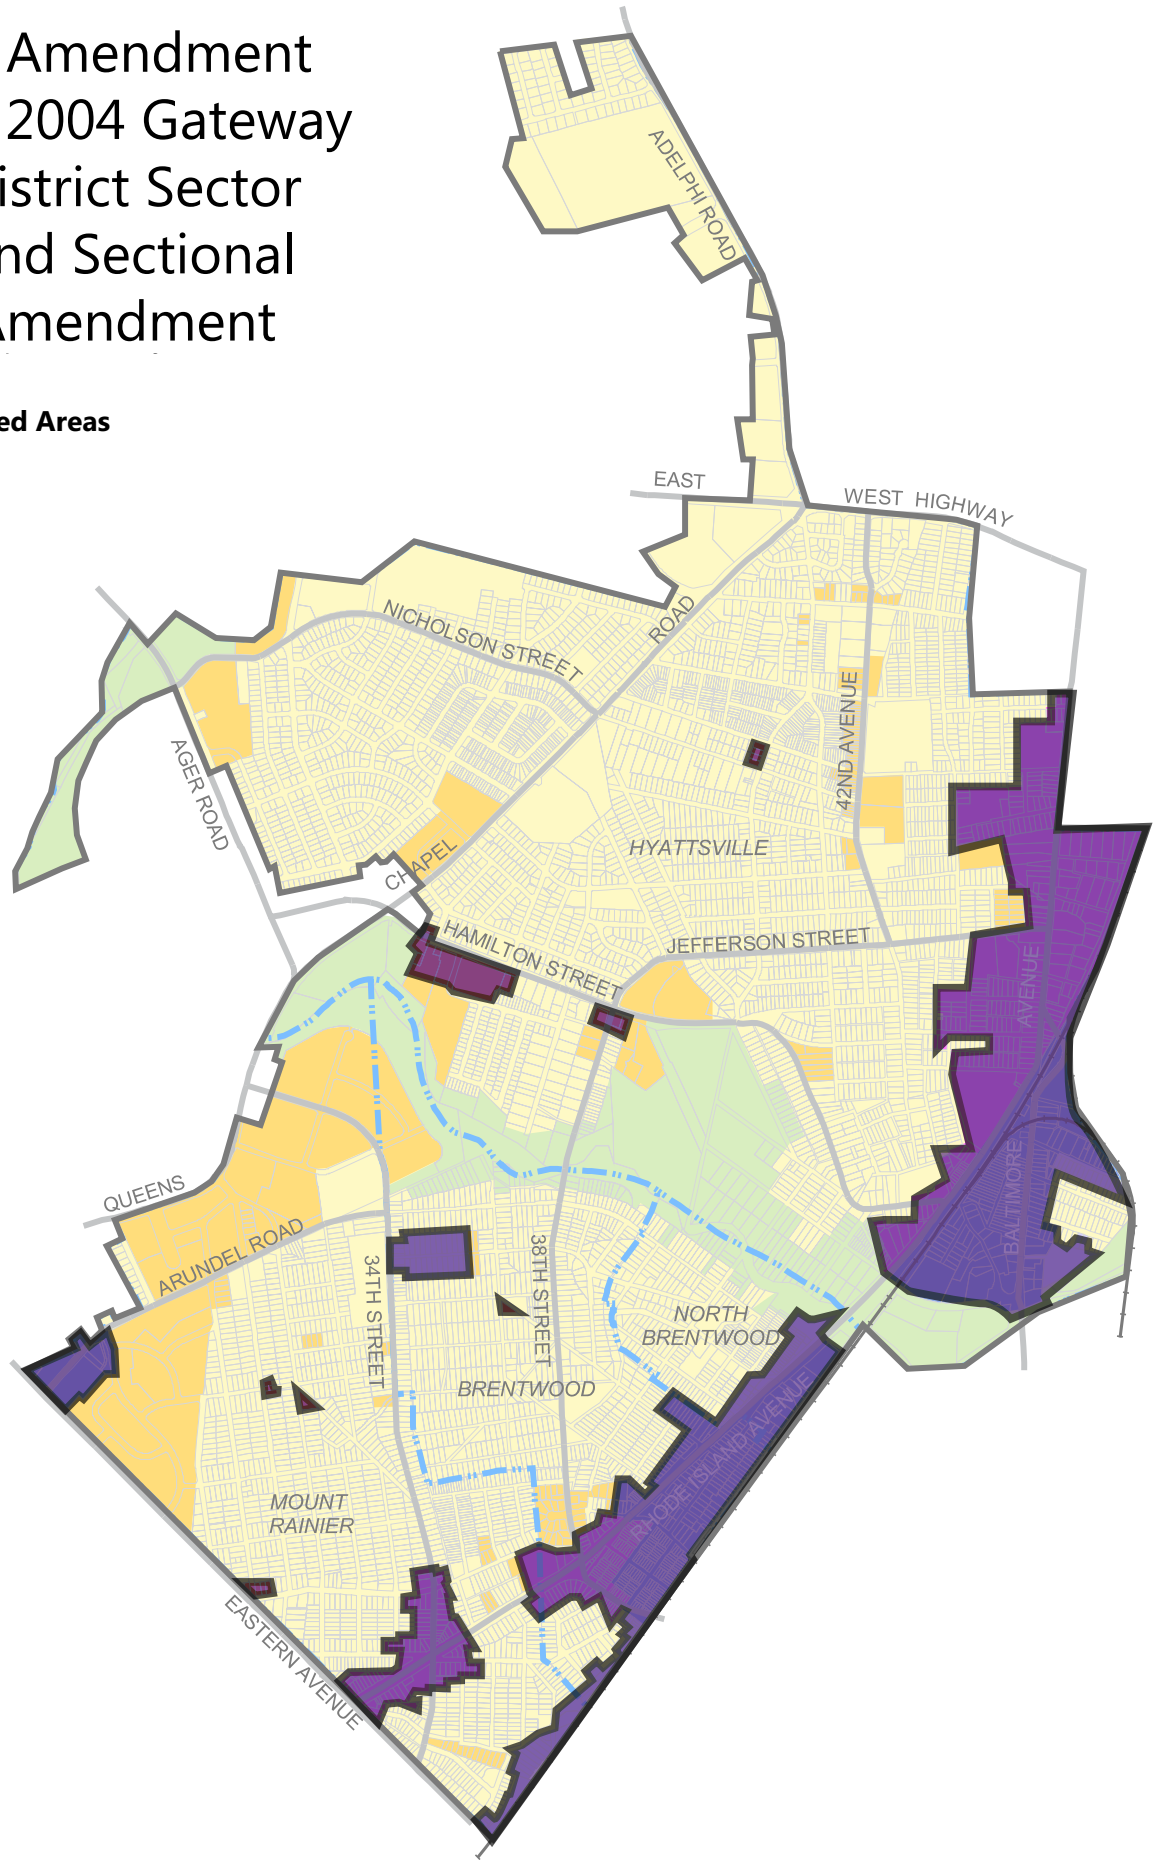

Minor Amendment to the 2004 Gateway Arts District Sector Plan and Sectional Map Amendment

 Impacted Areas

1000 0 1000 Feet