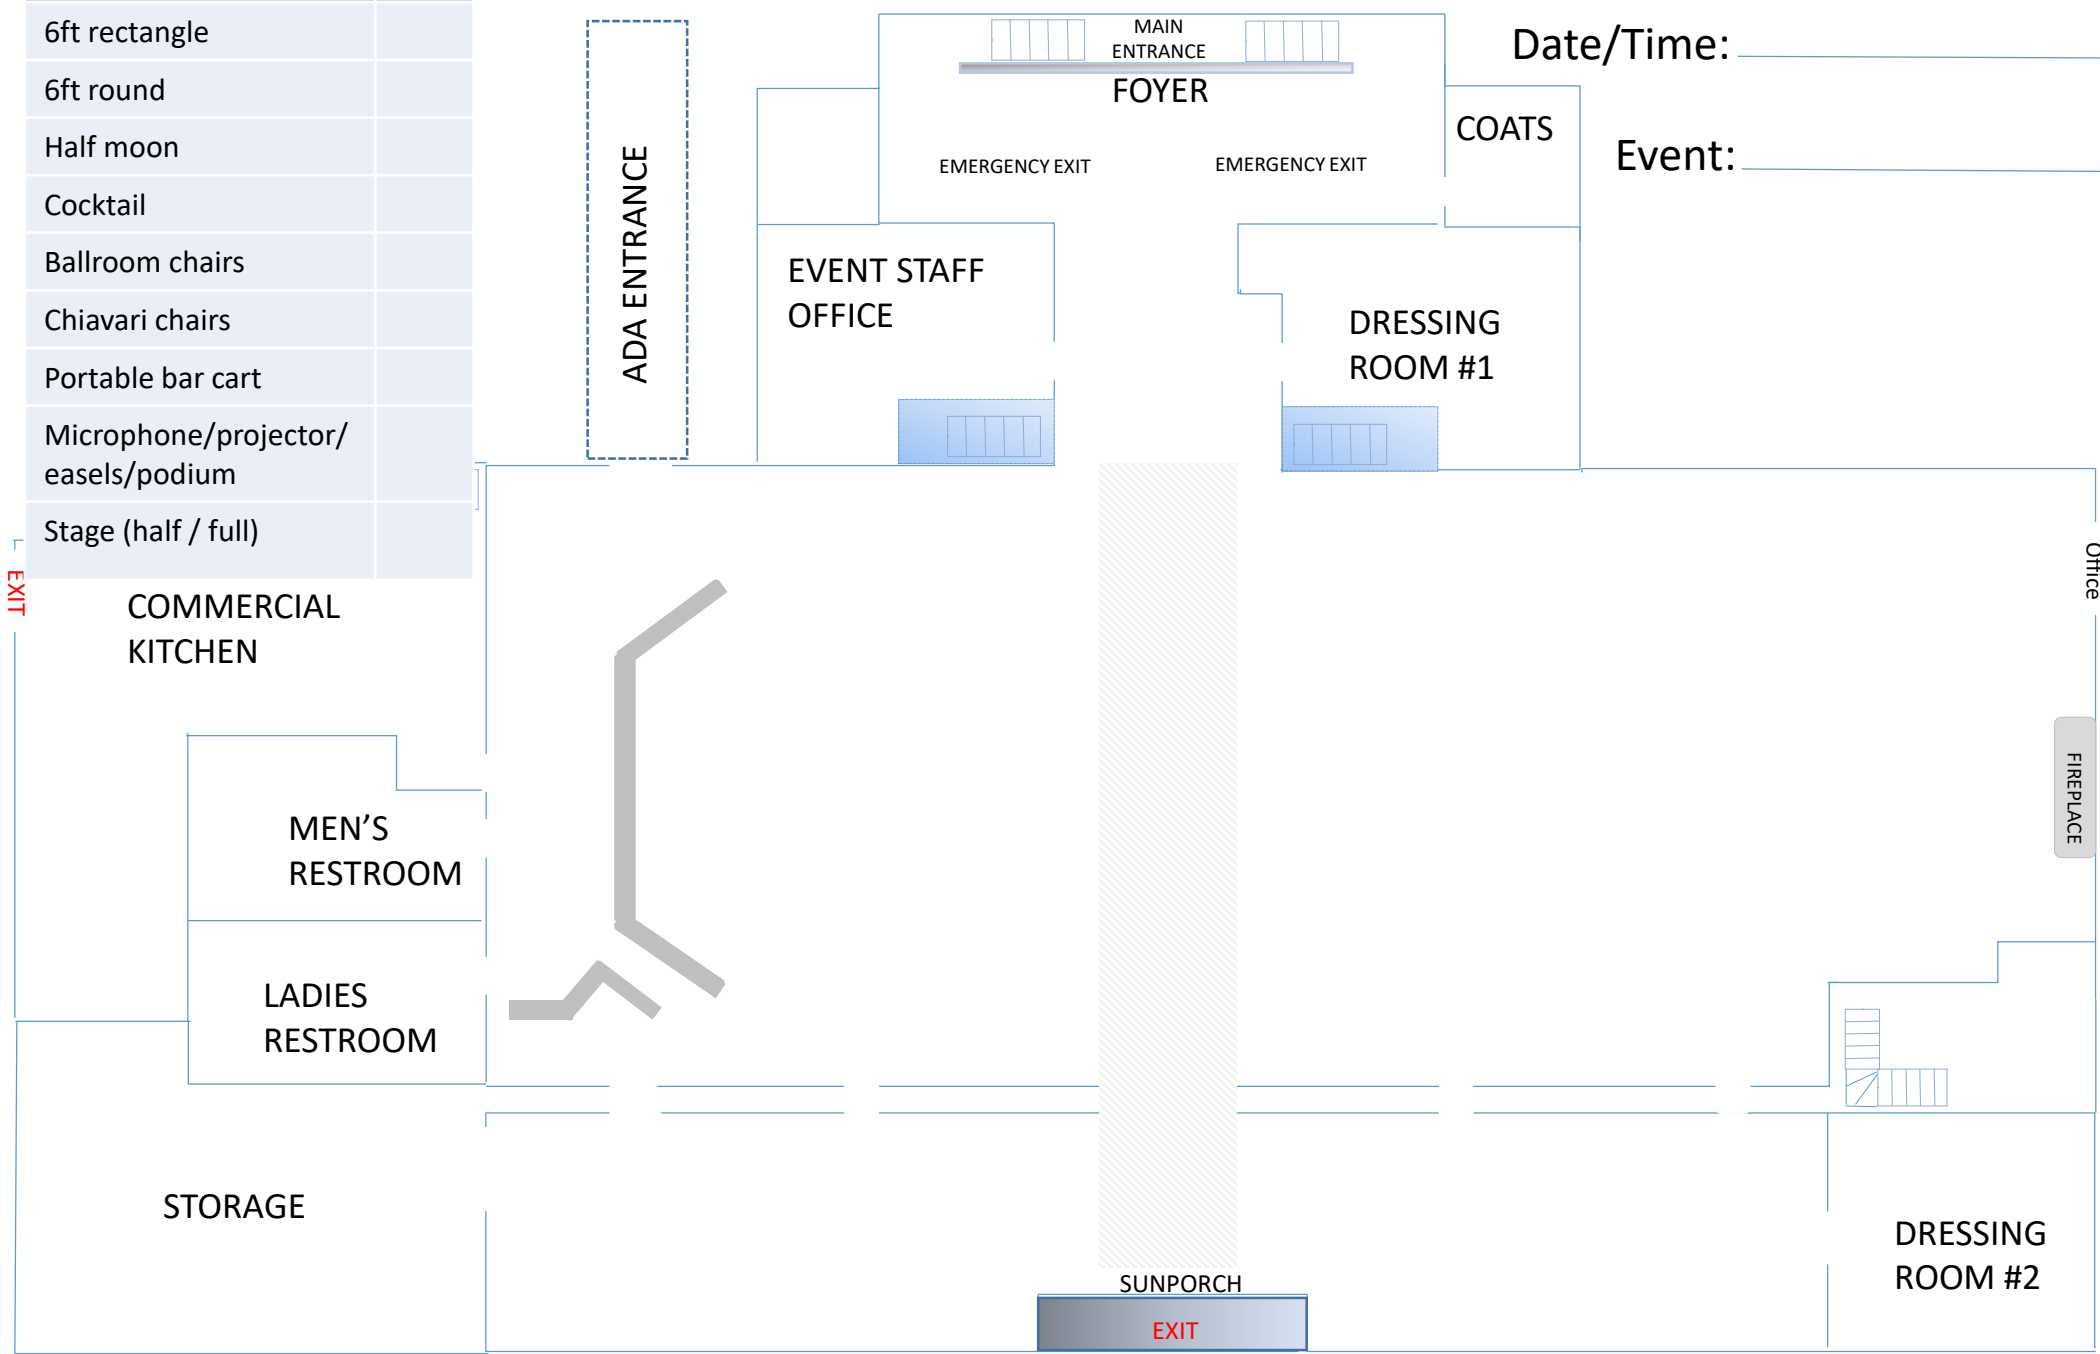

PRINCE GEORGE'S BALLROOM
 2411 PINEBROOK AVE.
 LANDOVER, MD 20785
 301-341-7439

Equipment	Total
6ft rectangle	
6ft round	
Half moon	
Cocktail	
Ballroom chairs	
Chiavari chairs	
Portable bar cart	
Microphone/projector/easels/podium	
Stage (half / full)	