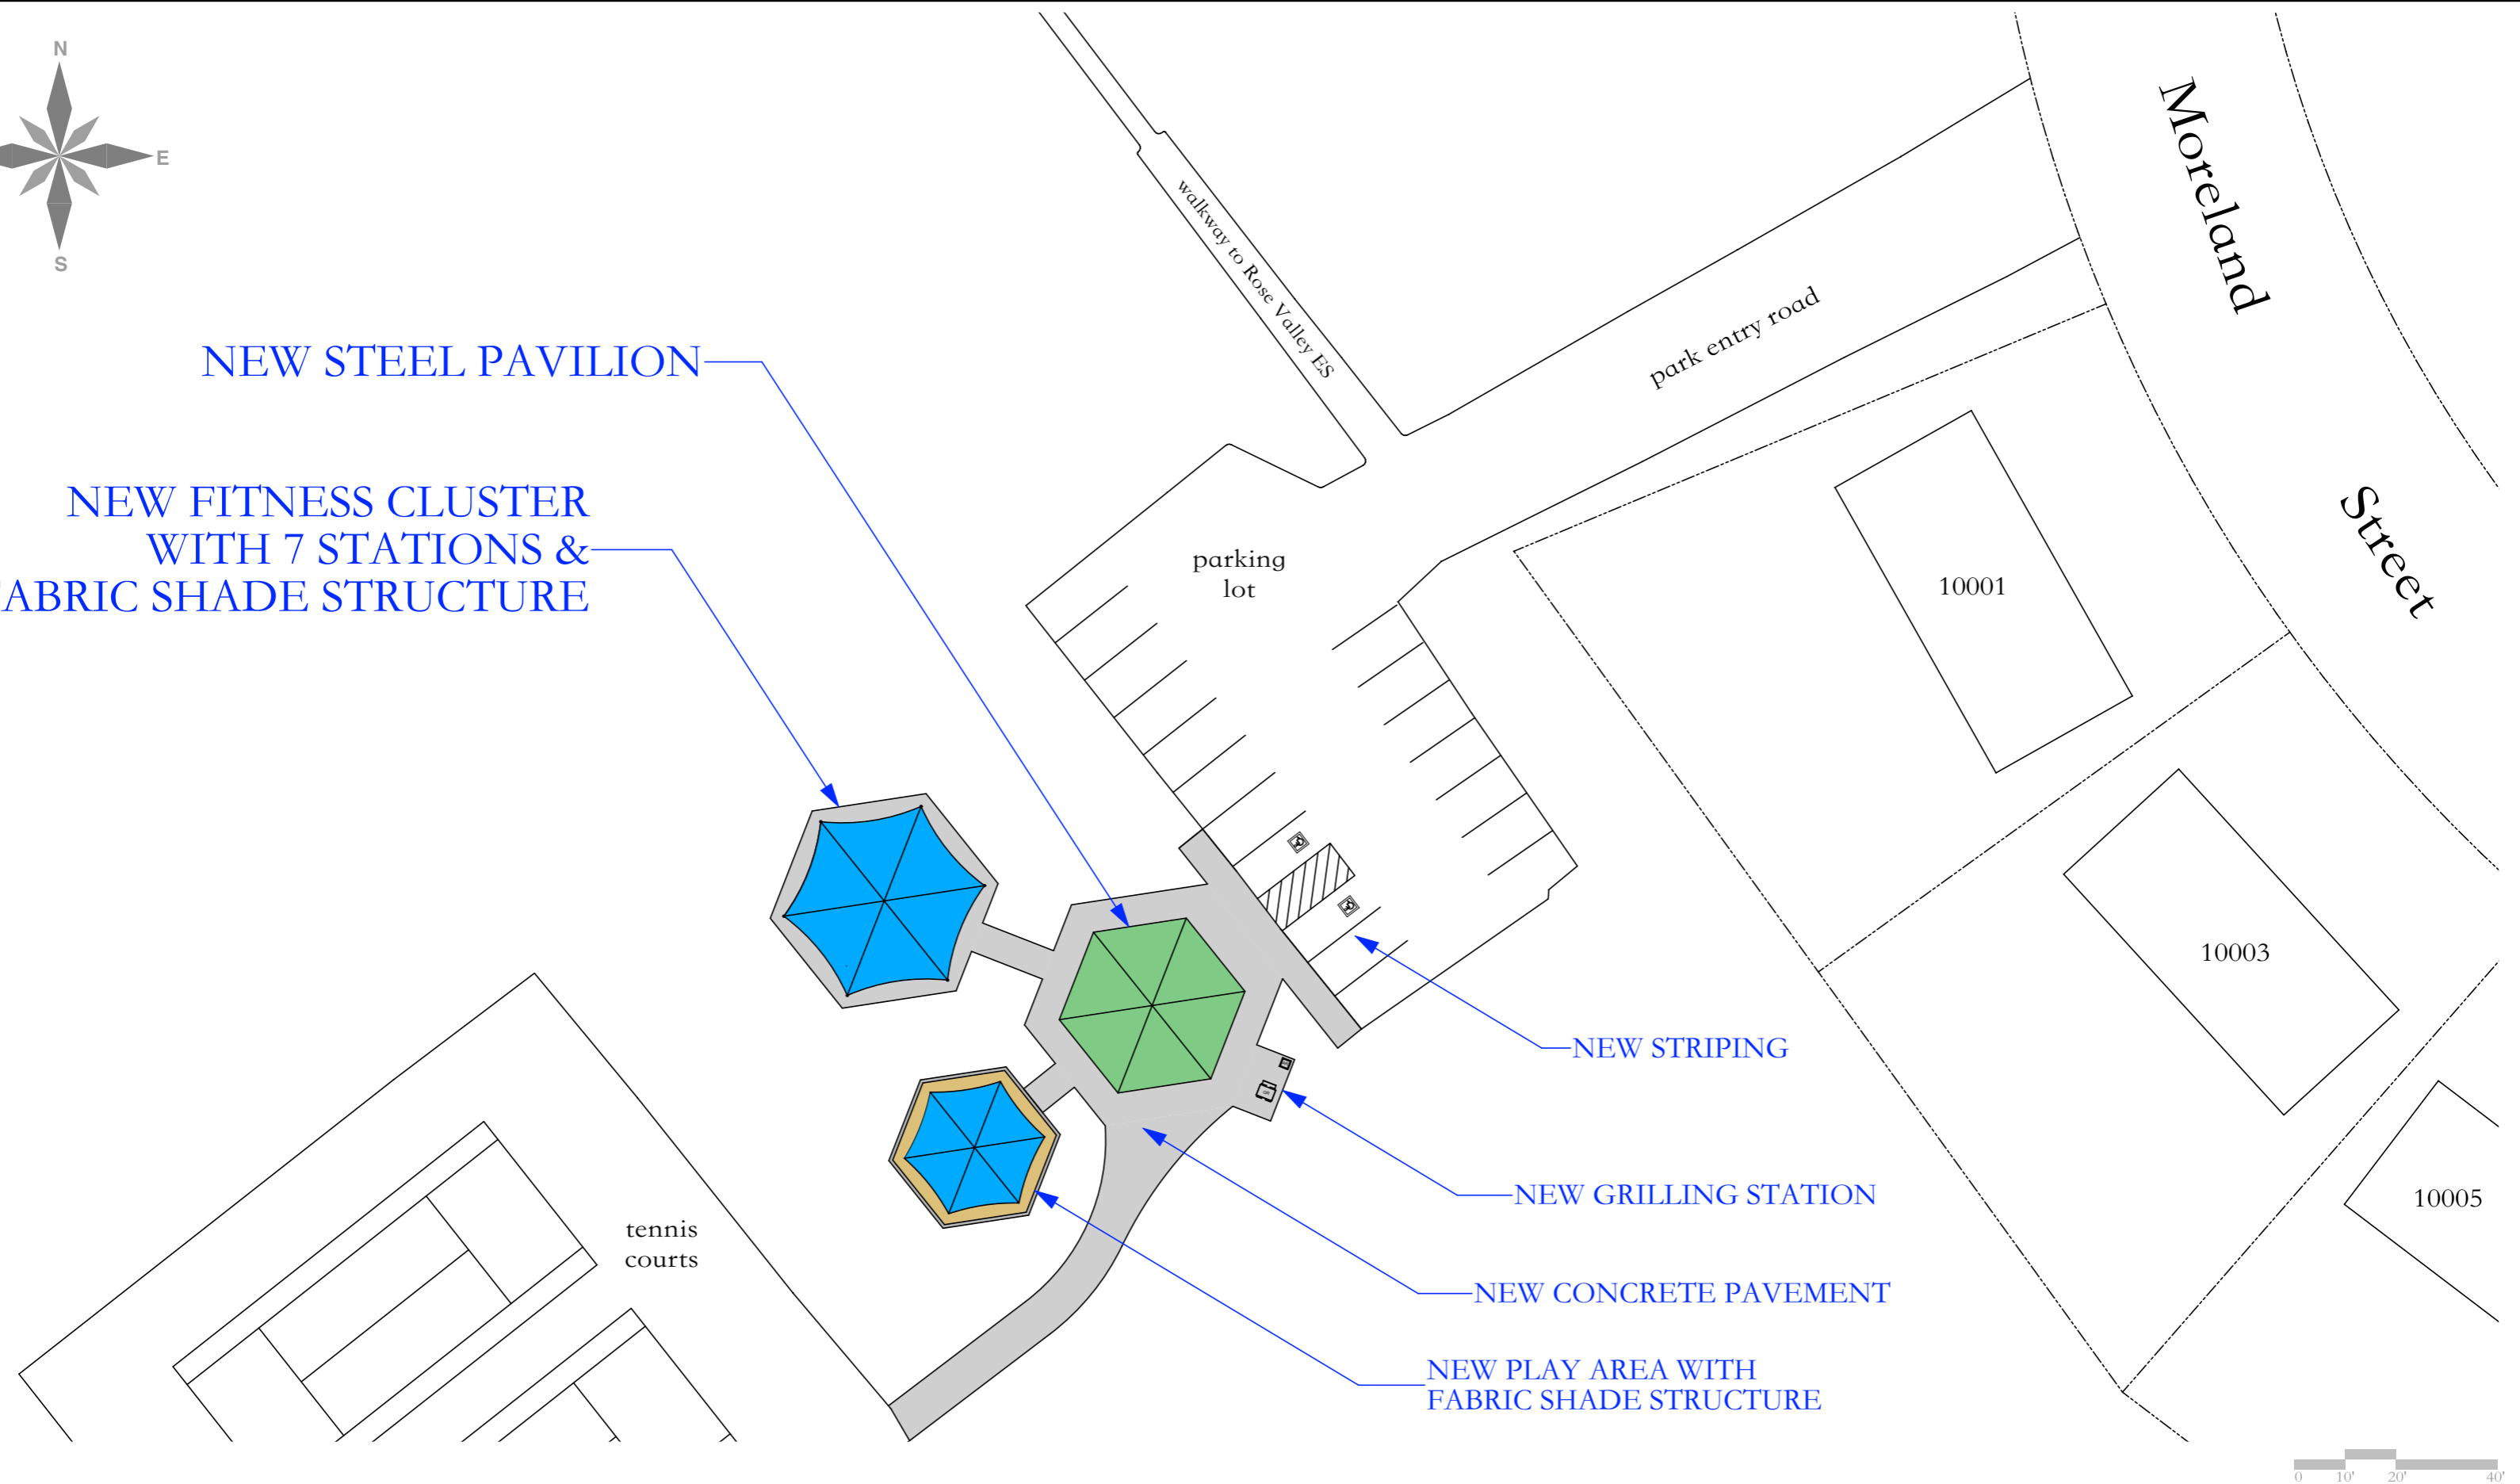

NEW STEEL PAVILION

NEW FITNESS CLUSTER  
WITH 7 STATIONS &  
FABRIC SHADE STRUCTURE

# FITNESS CLUSTER & OTHER IMPROVEMENTS

**ROSE VALLEY PARK**  
9913 MORELAND STREET  
FORT WASHINGTON, MD 20744  
PARK ID Q46

M-NCPPC  
Department of Parks and Recreation  
Prince George's County  
Capital Planning and Development Division  
6600 Kenilworth Avenue Suite 201 Riverdale, Maryland 20737  
February 2025